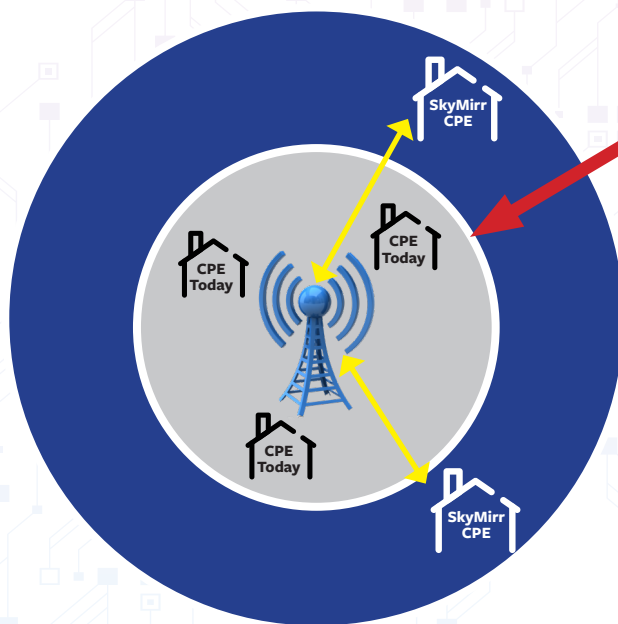

SKYMIRR
BE AMAZED

**A BETTER
4G/5G CPE
ROUTER**

INTRODUCING THE NEW SKYMIRR SKY 5G 4G/5G CPE ROUTER

Most of the components in a CPE product are standardized, where they all typically perform about the same in terms of connection range and download speeds. But actual real CPE performance is highly dependent on the RF links, both the 4G/5G RF connection to the network, as well as the Wi-Fi connection to your home devices. So SkyMIRR has developed its unique, patent-pending MuLCAT® High Performance antenna technology and is using this technology in its new CPE. This results in 2x better overall CPE performance as compared to every other device on the market. The increased performance is available as follows:

Cellular: Increased Connection Range in Rural and/or Weak Signal Areas

CPEs are increasing being used to provide broadband Internet service instead of a wired connection. But their usage is directly dependent on the RF signal availability, especially in rural areas. With SkyMIRR MuLCAT® antennas, the 4G/5G signals can connect up to 42% farther from the cell tower as compared conventional CPEs.

Wi-Fi 7: Increased Datarate Download Speeds in Remote Areas of the Building

On the home side of the CPE, the high isolation antenna technology is also used on the Wi-Fi 7 link. This enables up to 2x the data transfer speed from a remote room in the building as compared to conventional CPEs, as well as allowing up to 512 simultaneous connected devices.

**SIGNIFICANTLY
BETTER
PERFORMANCE
WHERE IT
MATTERS**

USA
sales@skymirr.com
KR
carl.lee@skymirr.com
TW
christin.lin@skymirr.com

**42% FARTHER
CONNECTION TO
A CELL TOWER**

**2X DATA
SPEED IN
REMOTE
ROOMS**

SKYMIRR.COM